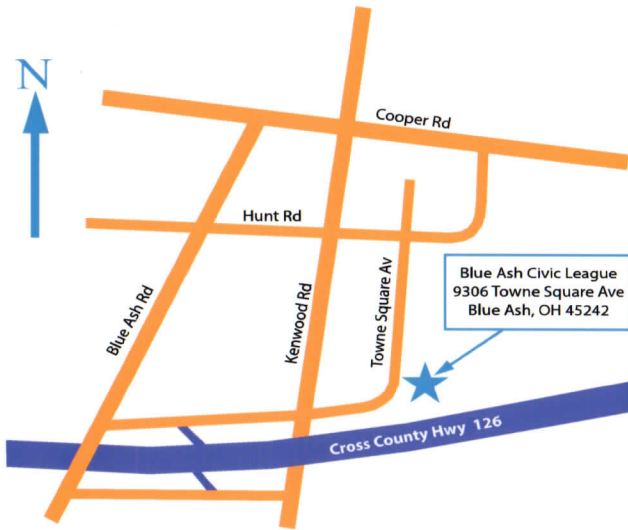

"We celebrated our 50th wedding anniversary at the Blue Ash Civic League. Lots of free parking and no steps into or around the building."

Emma & Ray S. - Forrest Park

Map and Directions

The Blue Ash Civic League is conveniently located in downtown Blue Ash just off of Cross County/Ronald Reagan Highway (126). At 9306 Towne Square Ave, Blue Ash, OH 45242

Facility Features

The Blue Ash Civic League has been recently remodeled and is conveniently located in downtown Blue Ash just off of Cross County/Ronald Reagan Highway (126).

- Facility fully handicap accessible (ADA compliant)
- Ample parking
- Main room measures 36' x 33'
- 85 to 90 guests seated at tables comfortably
- 150 guests seated theater style event
- Number and size tables available:
 - 10 - 8' rectangular tables, seating 8 people each
 - 3 - 6' rectangular tables, seating 6 people each
 - 5 - 5' round tables, seating 8 people each
- Latest Audio visual WiFi technology including 60" LED large screen TV, surround sound system and microphones
- Portable 12' x 14' dance floor available for extra fee
- Fully equipped kitchen (oven, stove, microwave, double sinks and kitchen island)
- Large clean restrooms
- Coat check area